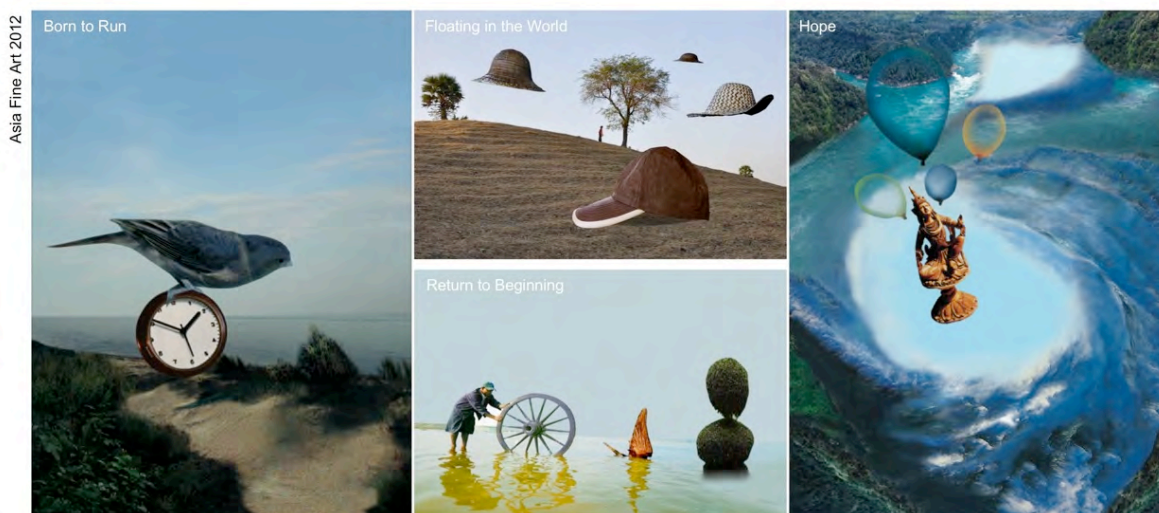

PRESS RELEASE

asiafineart

at 14 Sik On Street

新聞發佈

Hong Kong 5th April, 2012
For immediate use

Asia Fine Art presents
Dream Lands
Contemporary Art Photography by **Phyu Mon**

Exhibition dates : 14th May – 10th June 2012 (10.30am to 6:30pm daily)
Venue : **Asia Fine Art Gallery**, Ground Floor, 14 Sik On Street, Wan Chai, Hong Kong

Dream Lands by Phyu Mon

The first Hong Kong solo for this quiet, delightful and unassuming Myanmar lady. Her highly talented work has delighted art lovers and collectors at public exhibitions in Cambodia, Denmark, France, Korea, Malaysia, Spain, Thailand and the USA.

Phyu Mon is from Mandalay where she studied and gained her masters. She was introduced to video and film production through a program at the University of Finland. She is one of the very few women artists in Myanmar who currently works with digital photography

“**Phyu Mon's** dominant concern is with the status of women, their inner tensions and despair at the challenges they face. Through her connectedness with time, place and situation, Phyu Mon has produced an allegorical body of work that offers a rare contemporary engagement with moral consciousness in a world that prefers to bury its horrors” - Shireen Naziree

“My photography is all about unleashing the dreams, pushing the limits of imagination, giving creativity a new meaning and bringing it out through the medium of photography.” – Phyu Mon`

There are four series in Dream Lands – Born to Run, Hope, Return to beginning and Floating in the World

With Buddhist Myanmar at the worlds centre stage at this time, these works have both a poignant meaning and an interesting demure.

For more information or visuals, please contact : **Sidney Cowell** or **Catherine Lam**
Asia Fine Art at Sik On Street, 99 Queen's Road East, Wanchai, Hong Kong
Tel : (852) 2522-0405 Email : art@asia-fineart.com Website: www.asia-fineart.com