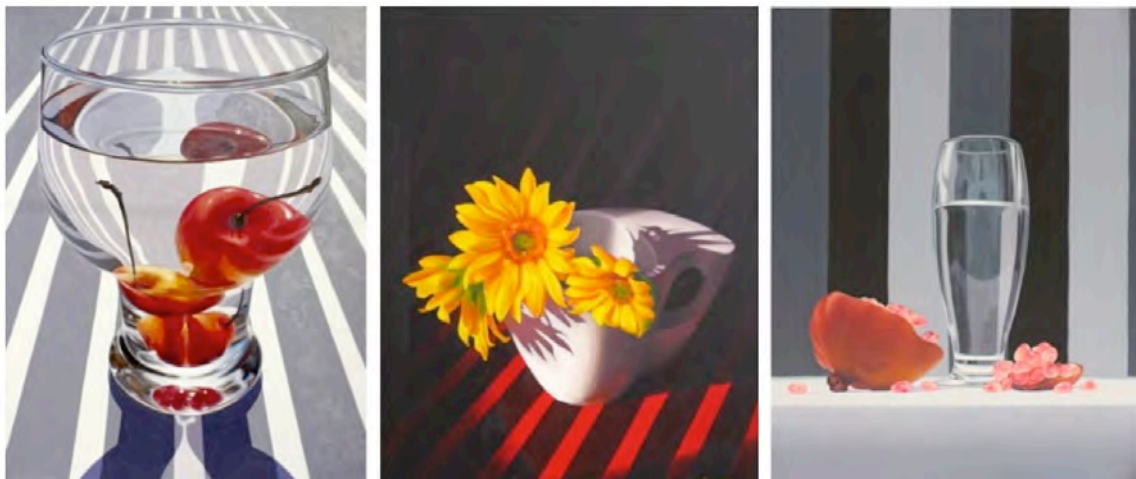

PRESS RELEASE

Hong Kong, 6th February, 2013

For immediate use

Asia Fine Art presents

THE ART OF DEFLECTION

The passion of life portrayed by Myanmar artist Aye Nyein Myint

Preview Reception: 5:00 – 8:00pm Thur 28th February 2013

Exhibition Period: 28th February to 27th March 2013

Venue: **Asia Fine Art**, Ground Floor, 14 Sik On Street, Wanchai, HK.

Gallery Hours: 10:30 to 18:30 www.asia-fineart.com t: (852)2522 0405

The Art of Deflection by Aye Nyein Myint
Asia Fine Art 2013

We are delighted to host **Aye Nyein Myint's** second Hong Kong solo, at our Wan Chai gallery. An awe-inspiring new collection of paintings, featuring her fondness for colour, shape and texture - her style has matured, she is even more contemporary.

"I will go on painting and painting and painting," **Aye Nyein Myint** answered, when asked what she wanted to do with the rest of her life. Her love of subject matter in glass objects, emerged in water, gives her continuous inspiration to paint deflection – the continual 'never to be repeated' source of optic illusion. She is without doubt, Myanmar's number one, woman professional artist.

Myanmar has changed - the opening up of the country – but the spirit is the same. ANM has gone through several stages of life too. She is sensitive, strong, committed and focused. You can see the colour of eternal spring of life in her paintings.

For more information and visuals, please contact : **Sidney Cowell** or **Catherine Lam**
Tel : (852) 2522-0405 Email : art@asia-fineart.com Website: www.asia-fineart.com